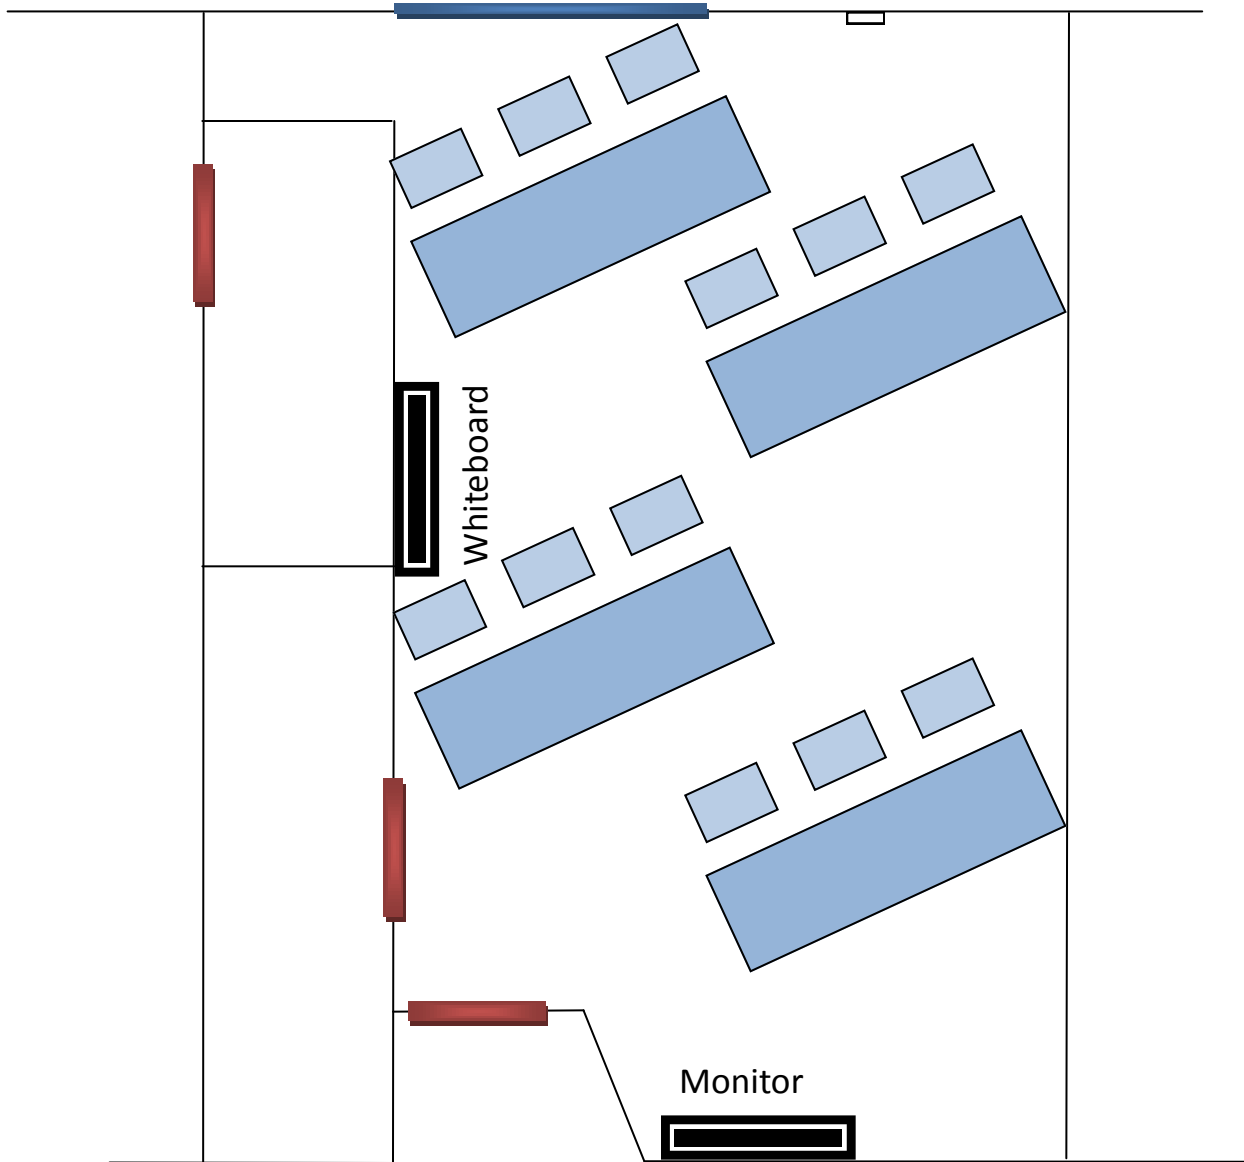

2700 - Room E

Event = Budget Class

Corridor

Contact Person: Joyce Neal x4243