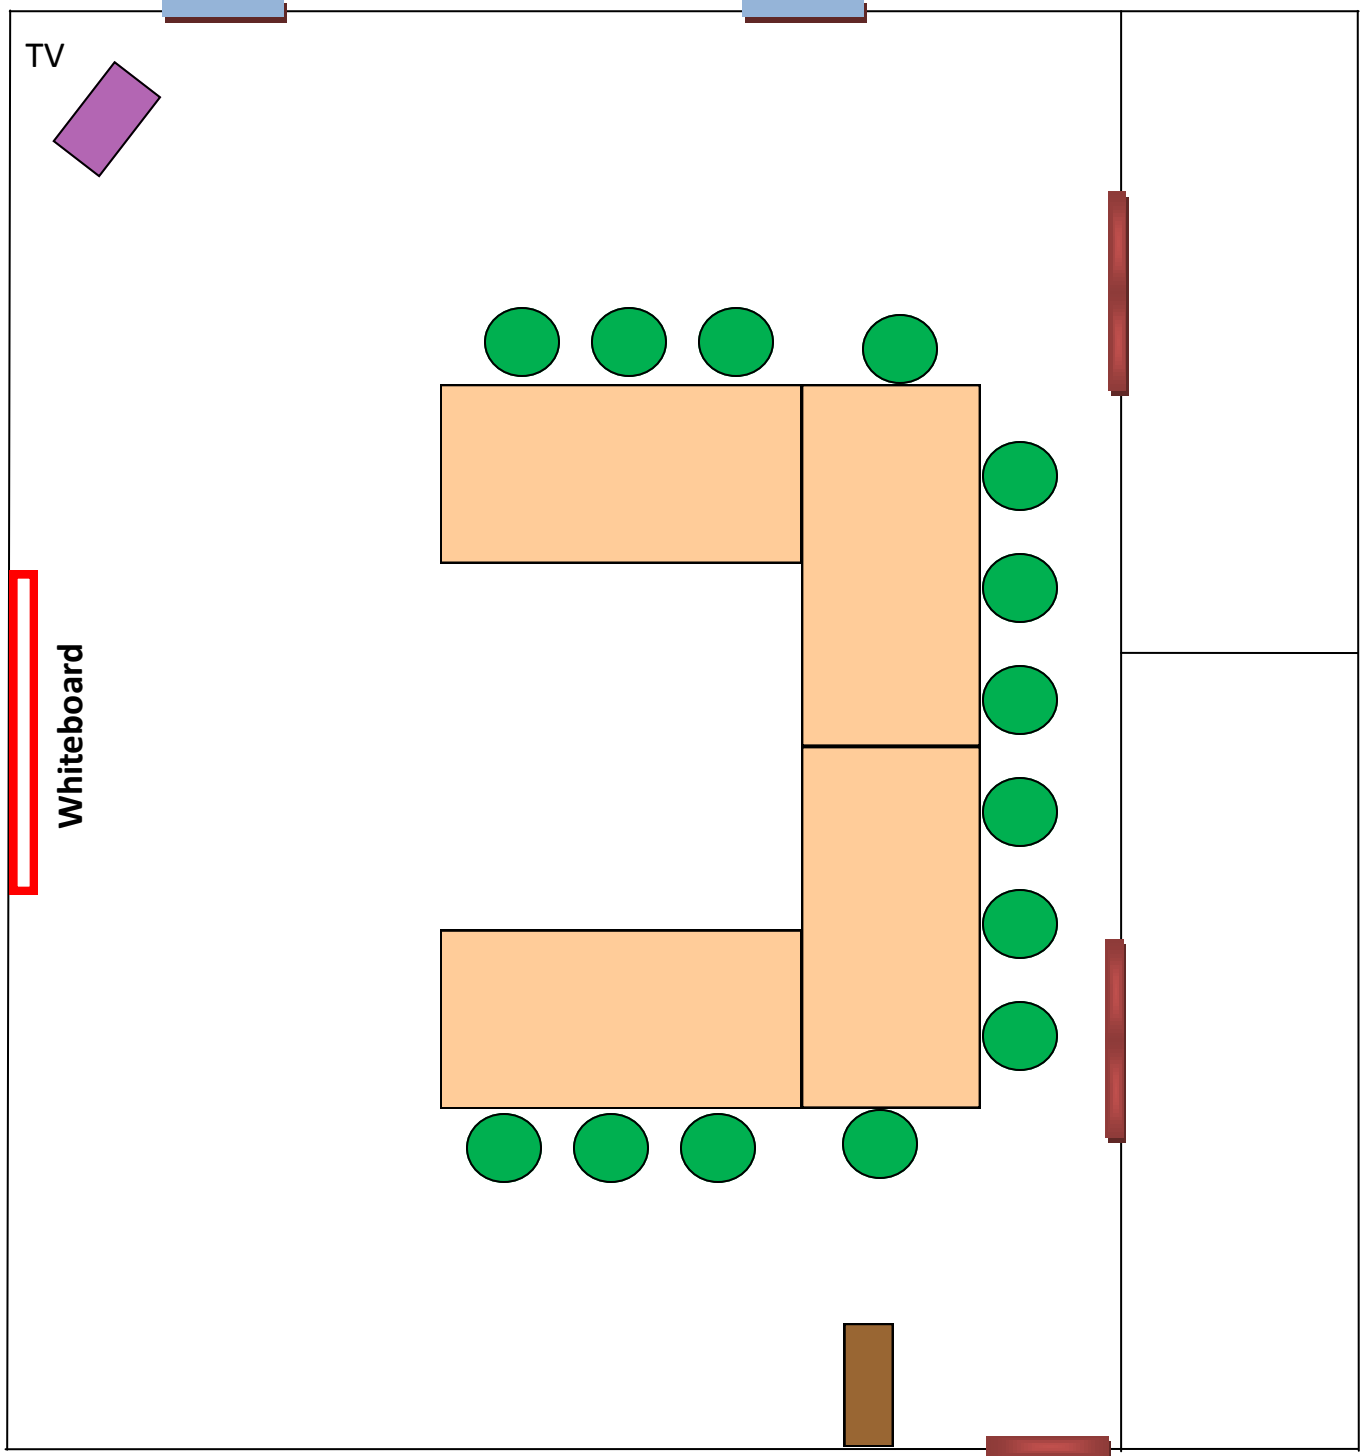

3100—Room 238

Event = Standard Room

Staff Person: